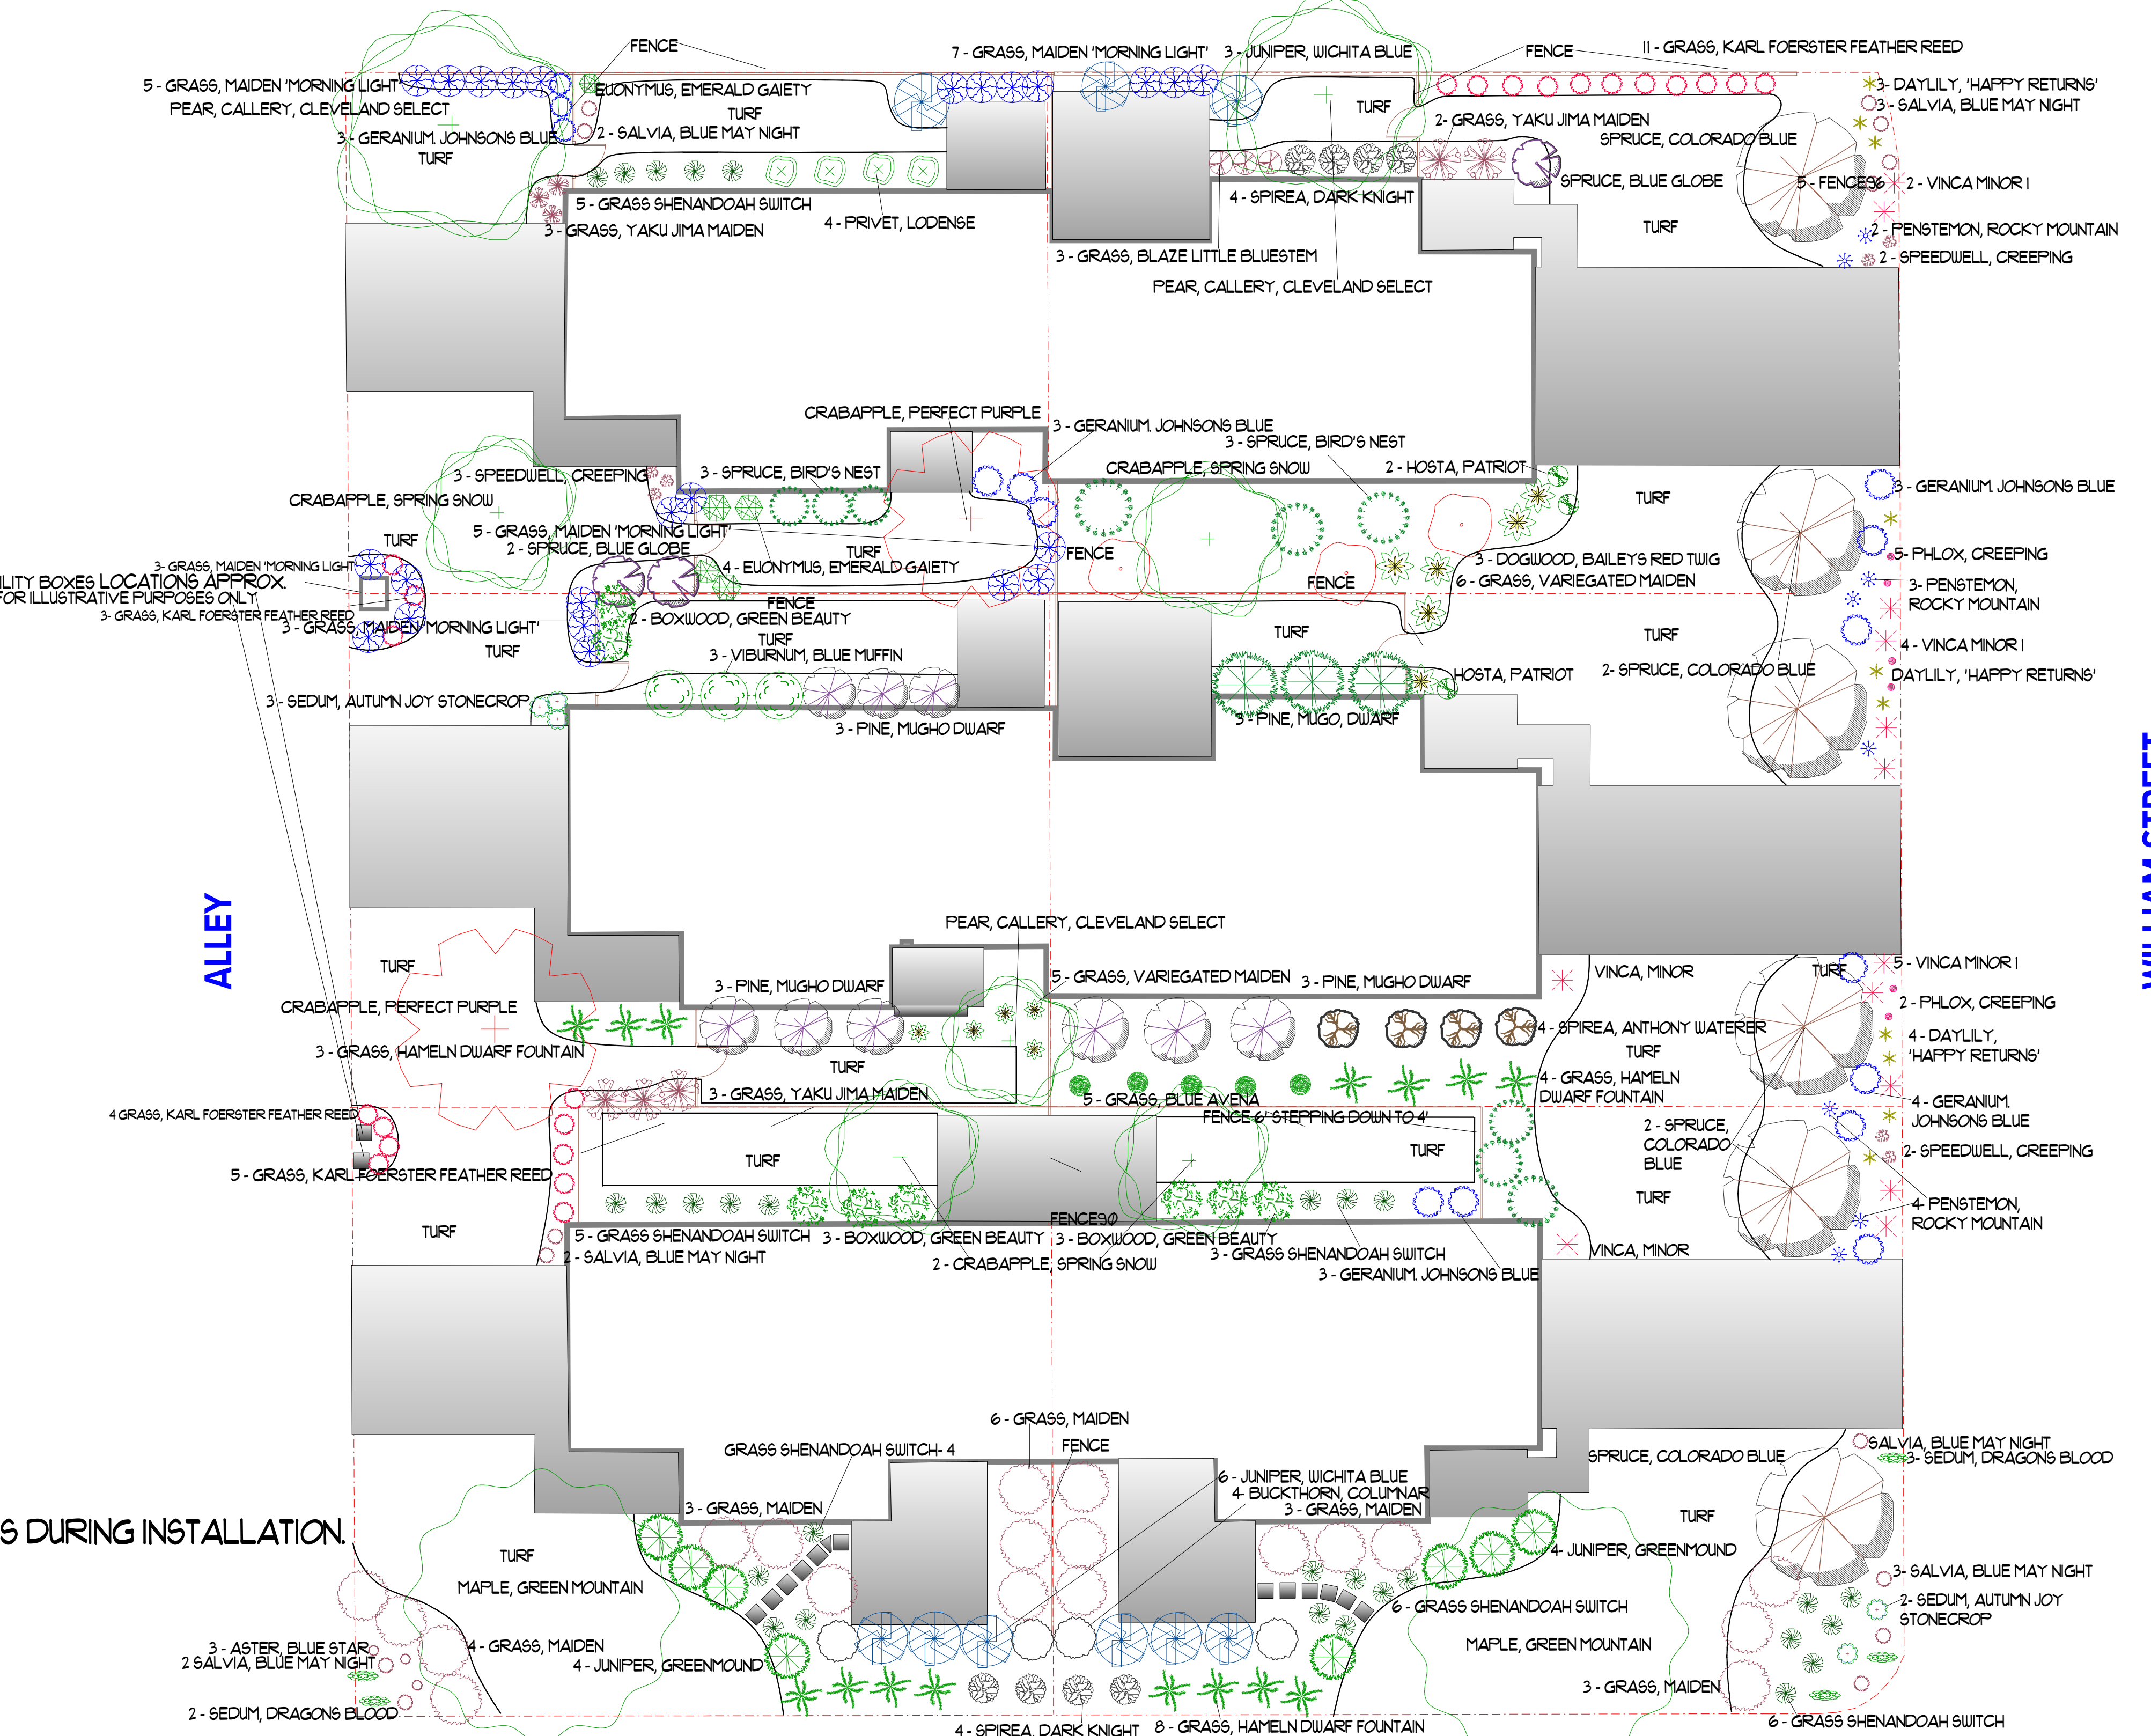

UTILITY BOXES LOCATIONS APPROX FOR ILLUSTRATIVE PURPOSES ONLY

ALLEY

WILLIAM STREET

4TH STREET

NOTES- THERE MAY BE MINOR CHANGES TO THE LANDSCAPE PLAN DUE TO NECESSARY ADJUSTMENTS DURING INSTALLATION.

Revision #:	Scale:	Landscape Plan:	Landscape Design by: Hans Wimmer
Date: 10/1/2019	1" = 10'	Superior Commons 201 4th St.	Wimmer Landscape and Irrigation Cor