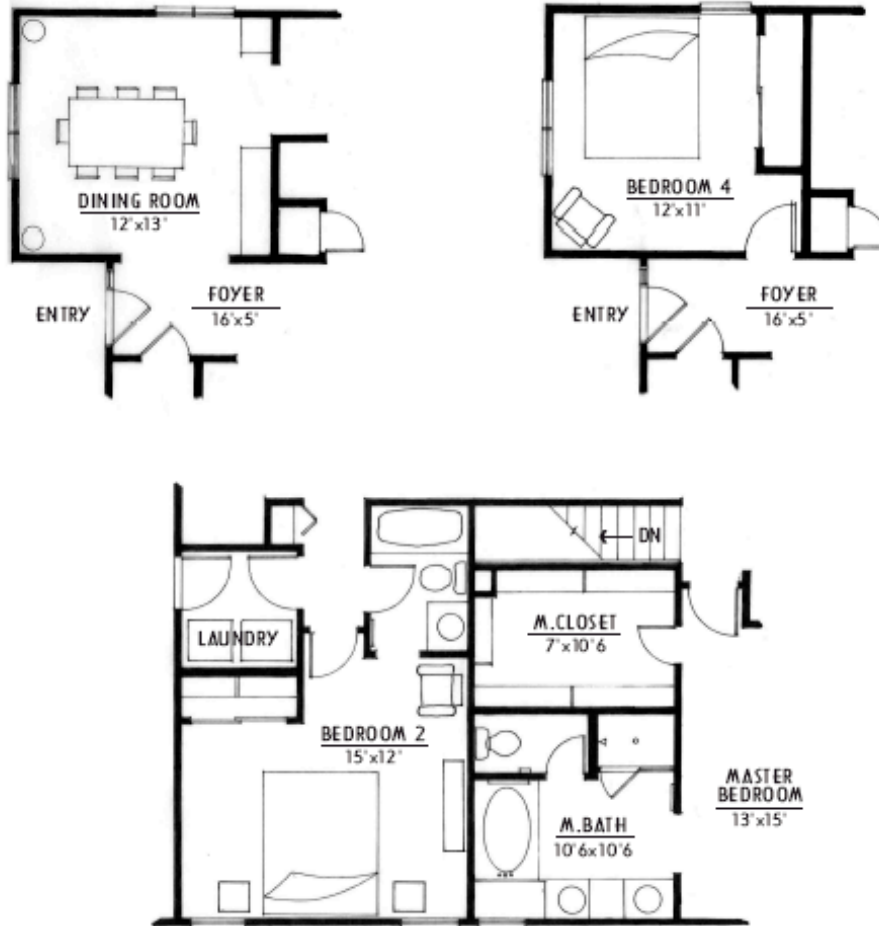

**Spruce Ranch
Options**

1,665 Finished Sq. ft.
Dining Option
Four Bedroom
Two Bedroom

Sugar Creek

To constantly bring you the best product, we reserve the right to make changes to our plans without notice. All Plans, renderings and landscaping are artist's interpretations only and may not reflect the actual finished product. The model shown may include optional features. All sizes, window locations and dimensions are approximate. Drawings are not to scale.

To constantly bring you the best product, we reserve the right to make changes to our plans without notice. All Plans, renderings and landscaping are artist's interpretations only and may not reflect the actual finished product. The model shown may include optional features. All sizes, window locations and dimensions are approximate. Drawings are not to scale.