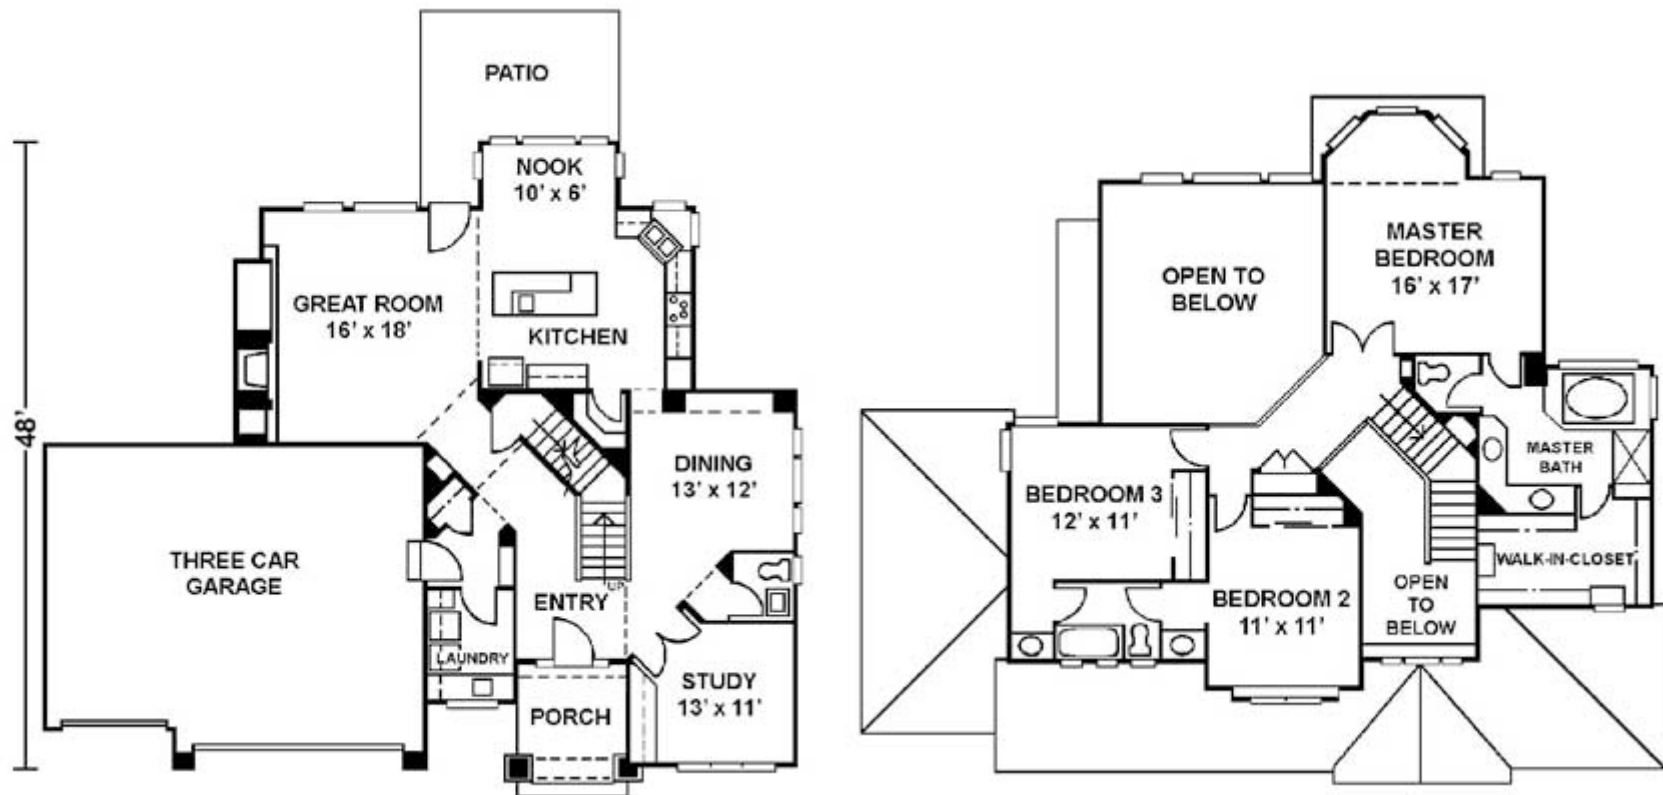

**Charleston** 2444 Finished Sq. ft.  
3 bedrooms, 2 1/2 baths

---

**Sugar Creek**

---

To constantly bring you the best product, we reserve the right to make changes to our plans without notice. All Plans, renderings and landscaping are artist's interpretations only and may not reflect the actual finished product. The model shown may include optional features. All sizes, window locations and dimensions are approximate. Drawings are not to scale.