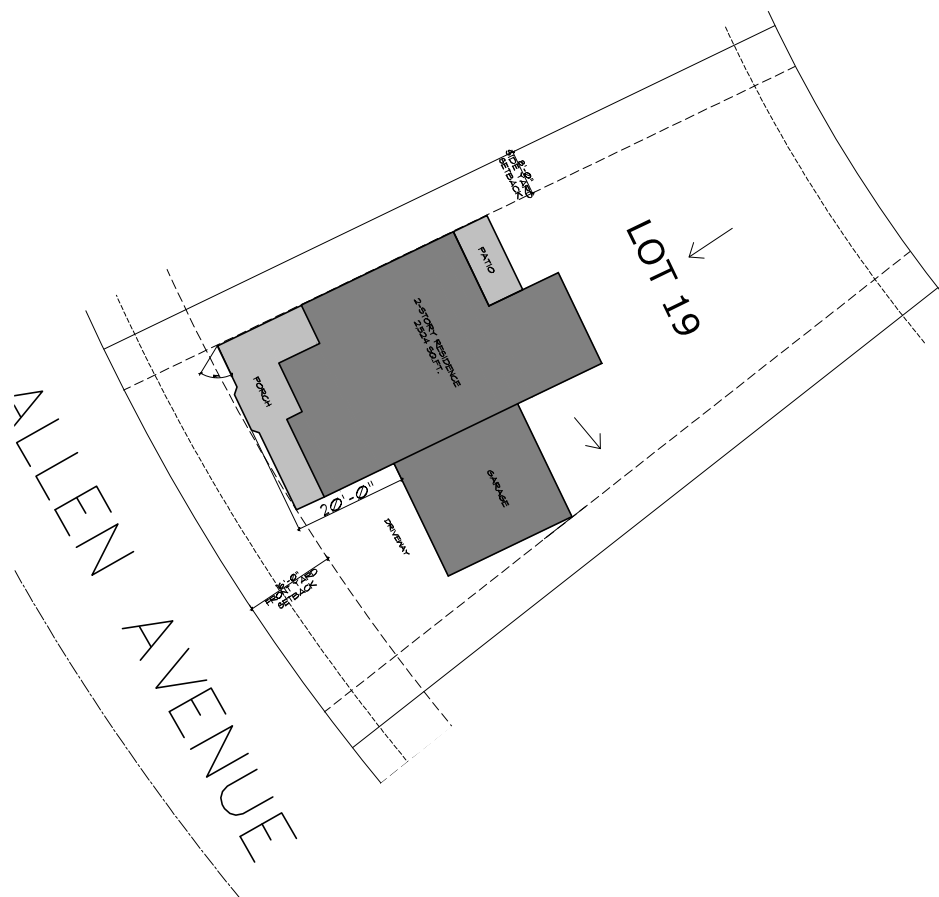

1443 ALLEN AVE.

3 BED + OFFICE, 3 BATH, 2-CAR GARAGE

Porchfront
HOMES

SITE PLAN