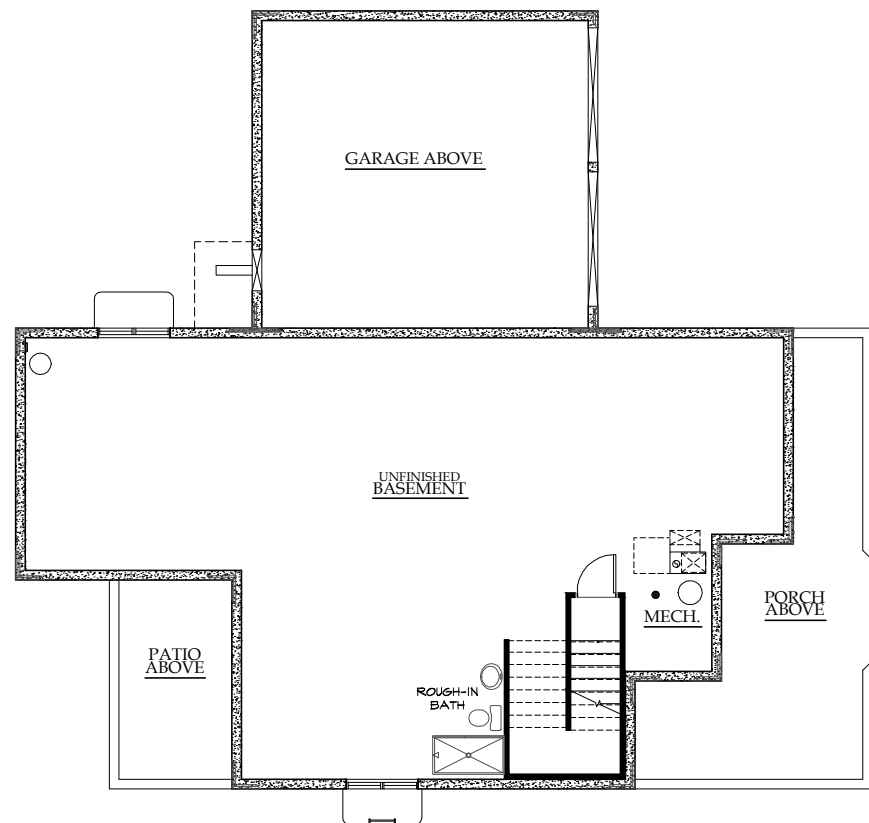

UNFINISHED BASEMENT

eighty
30
realty

DEANNA FRANCO
(720) 422-5131
8030realty.com

Square Footage

TOTAL	3,714	BASEMENT	1,190
FINISHED	2,524	GARAGE	528
MAIN	1,381	COVERED PORCHES	.712
UPPER	1,143	LOT SIZE	8,978

Floor plans, design, dimensions, square footage, window locations are approximate, not to scale, may not reflect the actual finished product, and are subject to change without notice. All designs are the property of Porchfront Homes, and may not be used for any purpose unless expressly consented to in writing. To constantly bring you the best product, we reserve the right to make changes to our plans without notice. The plan shown may include optional features.