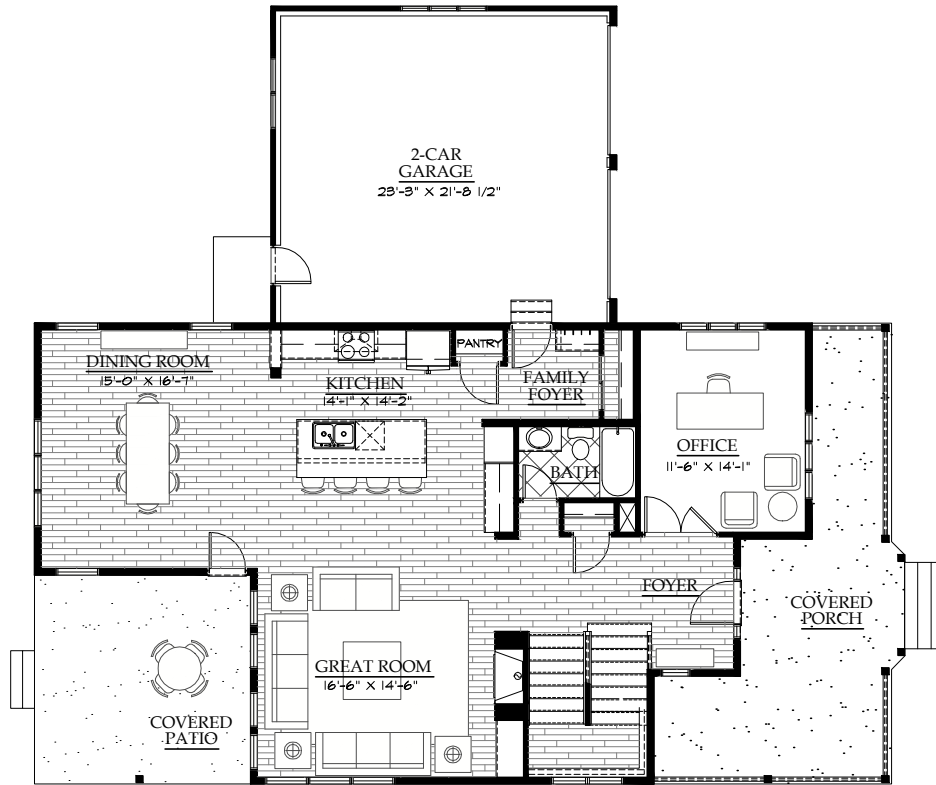

Trim & porch column detail Extra White SW7006

Accent 2 & Porch columns SW9178 In the Navy

Accent 1 & Gables: SW6307 Fine Wine

Front door: Natural Stain

Masonry Base: Country Cobble

# 1443 ALLEN AVE.

3 BED + OFFICE, 3 BATH, 2-CAR GARAGE

*Porchfront*  
HOMES

MAIN LEVEL

UPPER LEVEL

eighty  
**30**  
realty

DEANNA FRANCO  
(720) 422-5131  
8030realty.com

## Square Footage

TOTAL	3,714	BASEMENT	1,190
FINISHED	2,524	GARAGE	528
MAIN	1,381	COVERED PORCHES	.712
UPPER	1,143	LOT SIZE	8,978

Floor plans, design, dimensions, square footage, window locations are approximate, not to scale, may not reflect the actual finished product, and are subject to change without notice. All designs are the property of Porchfront Homes, and may not be used for any purpose unless expressly consented to in writing. To constantly bring you the best product, we reserve the right to make changes to our plans without notice. The plan shown may include optional features.