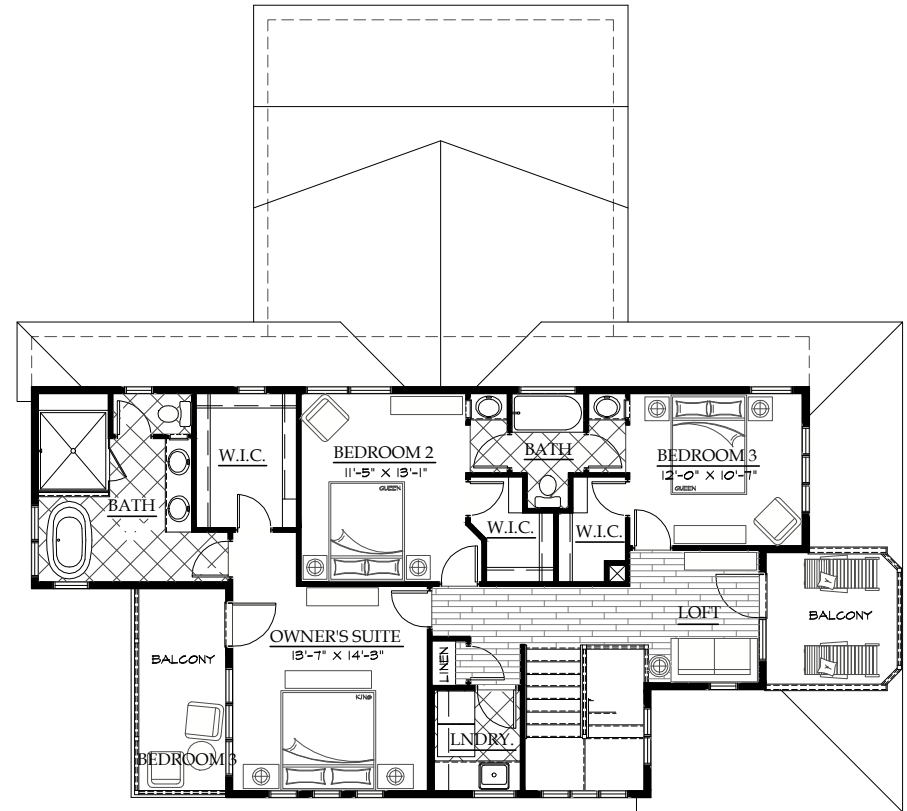

UPPER LEVEL

eighty
30
realty

DEANNA FRANCO
(720) 422-5131
8030realty.com

Square Footage

TOTAL	3,714	BASEMENT	1,190
FINISHED	2,524	GARAGE	528
MAIN	1,381	COVERED PORCHES	.712
UPPER	1,143	LOT SIZE	8,978

Floor plans, design, dimensions, square footage, window locations are approximate, not to scale, may not reflect the actual finished product, and are subject to change without notice. All designs are the property of Porchfront Homes, and may not be used for any purpose unless expressly consented to in writing. To constantly bring you the best product, we reserve the right to make changes to our plans without notice. The plan shown may include optional features.