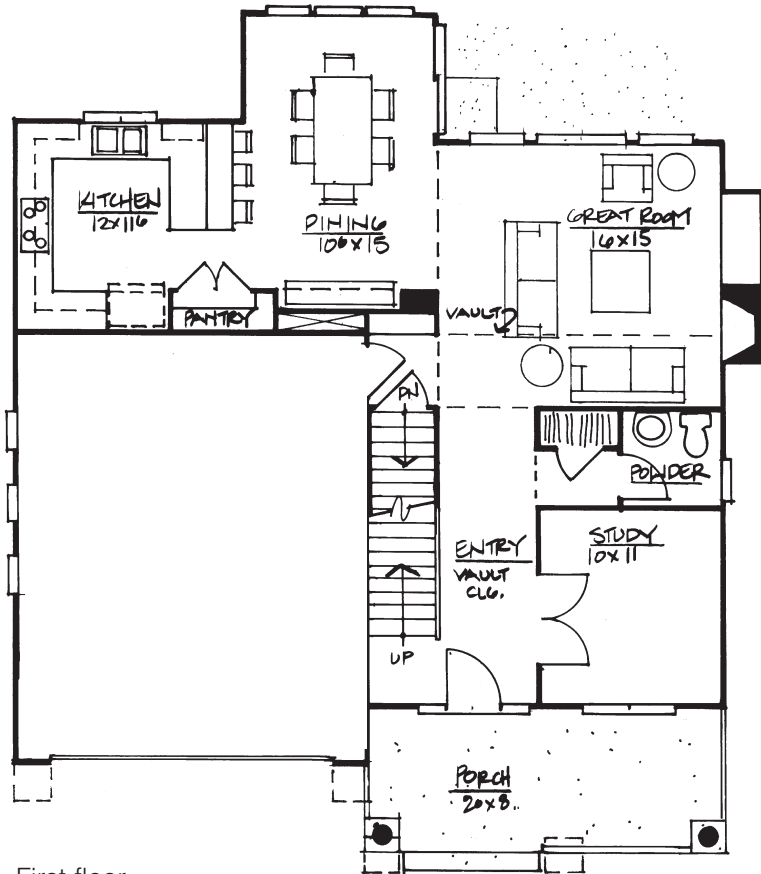

Porchfront Homes

Sugar Creek

Magnolia

1,606 Finished sq ft

3 bedrooms

2 1/2 baths

First floor

Second floor