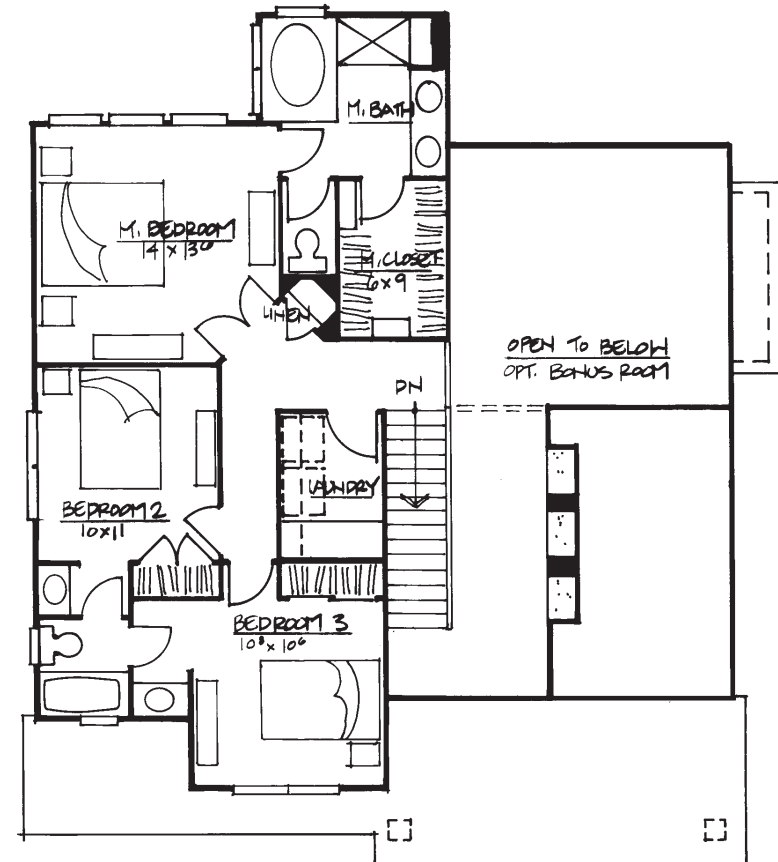

Porchfront Homes

Sugar Creek

Magnolia

1,606 Finished sq ft

3 bedrooms

2 1/2 baths

First floor

Second floor