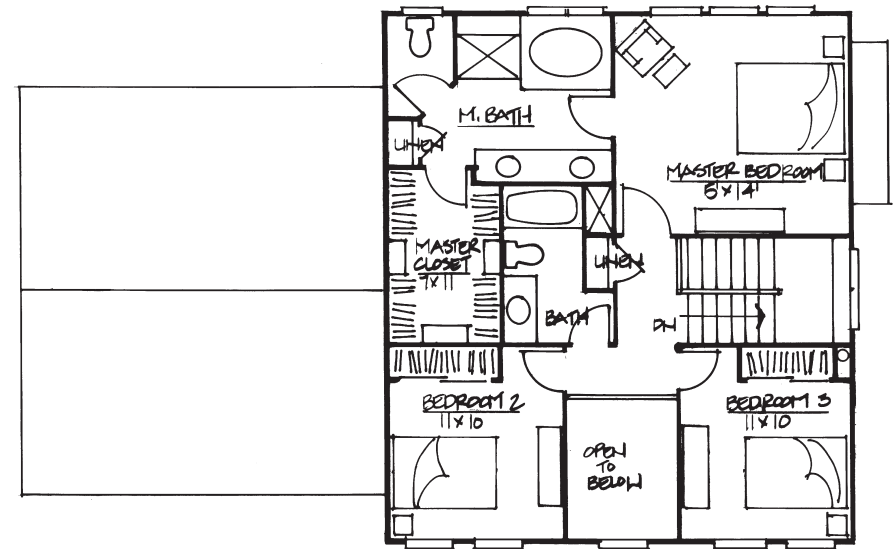

Porchfront Homes

Sugar Creek

Georgian

1,920 Finished sq ft

3 bedrooms

2 1/2 baths

First floor

Second floor