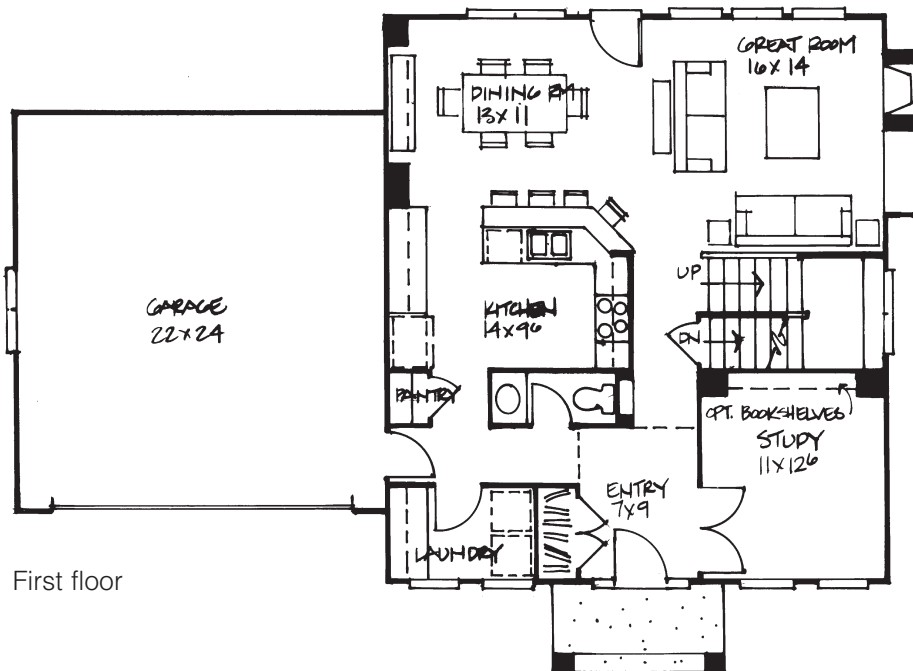

Porchfront Homes

Sugar Creek

Georgian

1,920 Finished sq ft

3 bedrooms

2 1/2 baths

First floor

Second floor