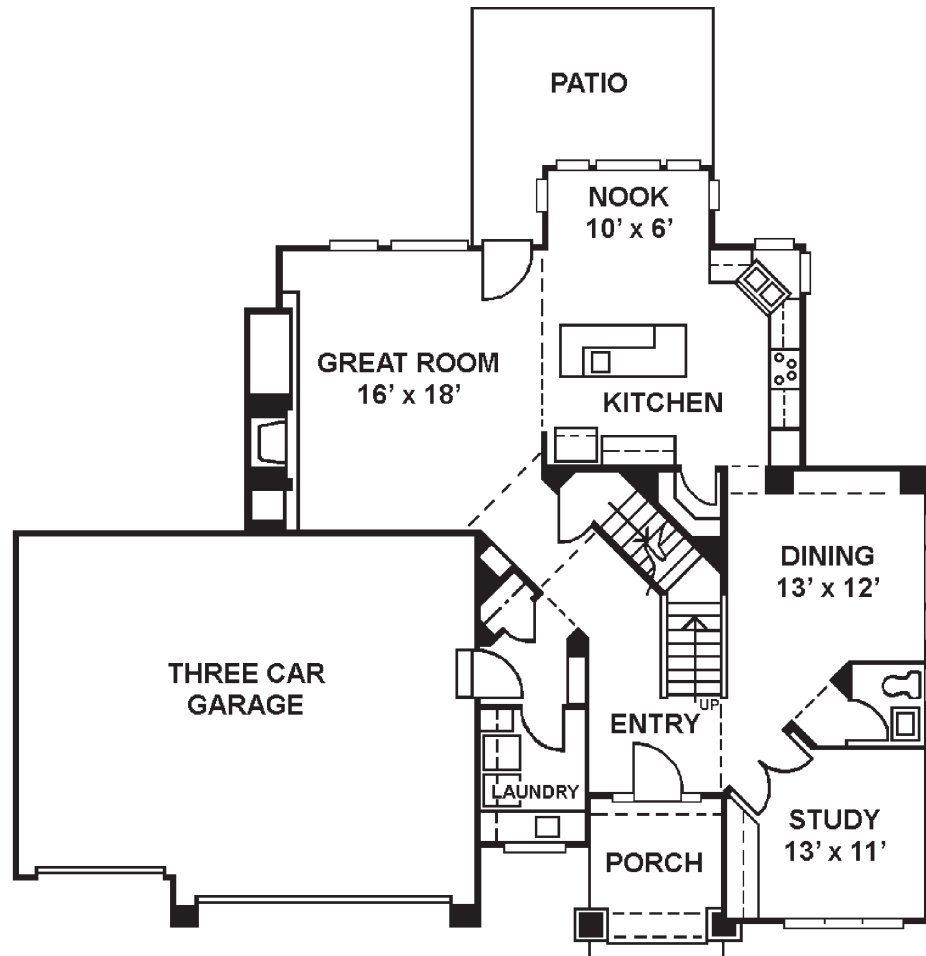

## Sugar Creek

**Charleston** 2,424 Finished sq ft  
3 bedrooms  
2 1/2 baths

First floor

Second floor