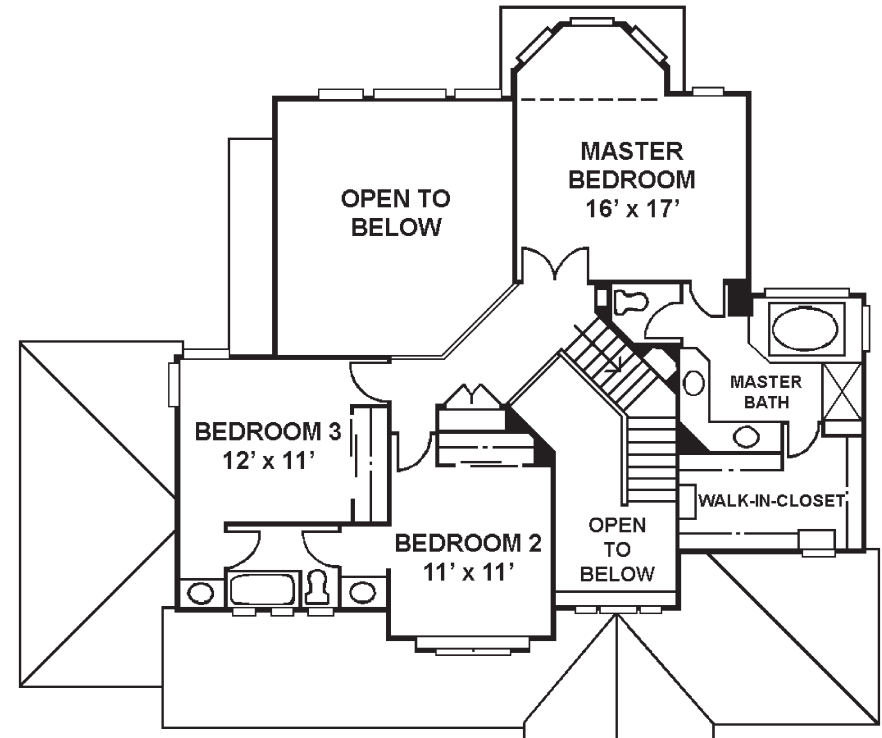

## Sugar Creek

**Charleston** 2,424 Finished sq ft  
3 bedrooms  
2 1/2 baths

First floor

Second floor