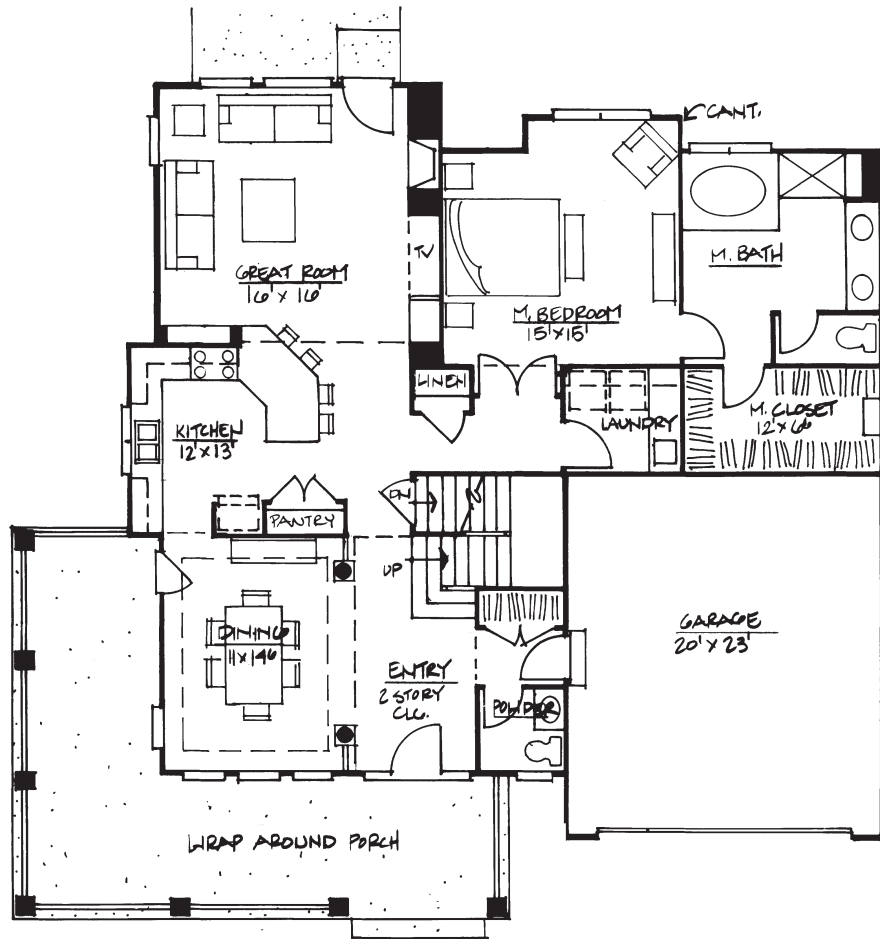

Porchfront Homes

Sugar Creek

Virginia

1,925 Finished sq ft

3 bedrooms

2 1/2 baths

First floor

Second floor