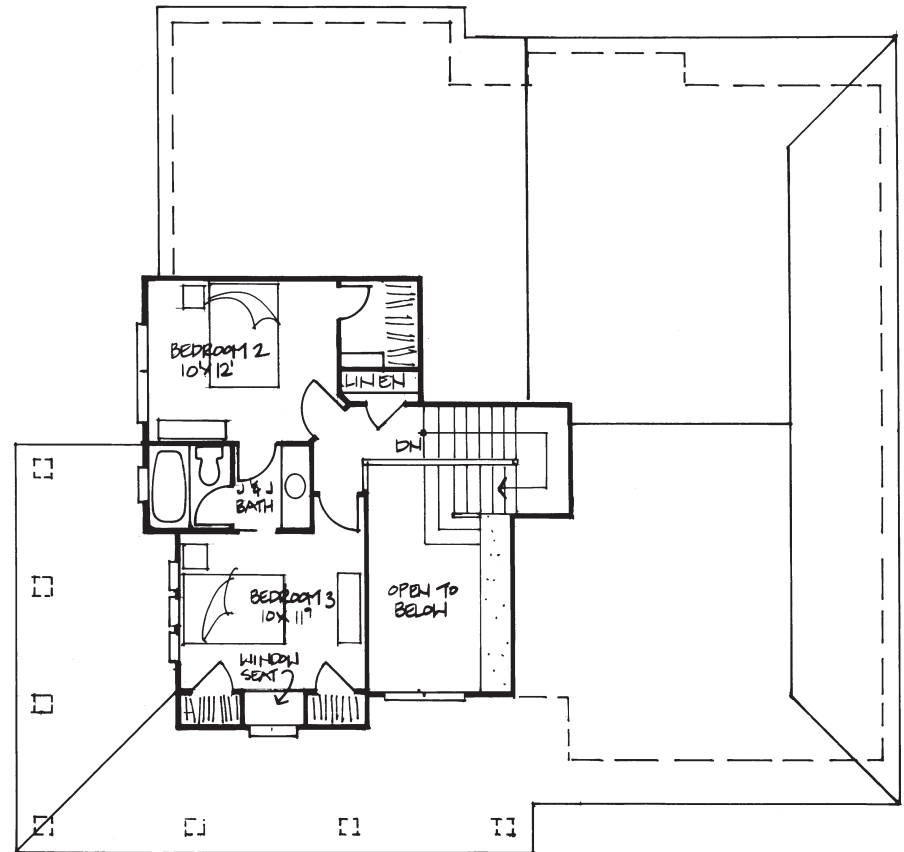

Porchfront Homes

Sugar Creek

Virginia

1,925 Finished sq ft

3 bedrooms

2 1/2 baths

First floor

Second floor