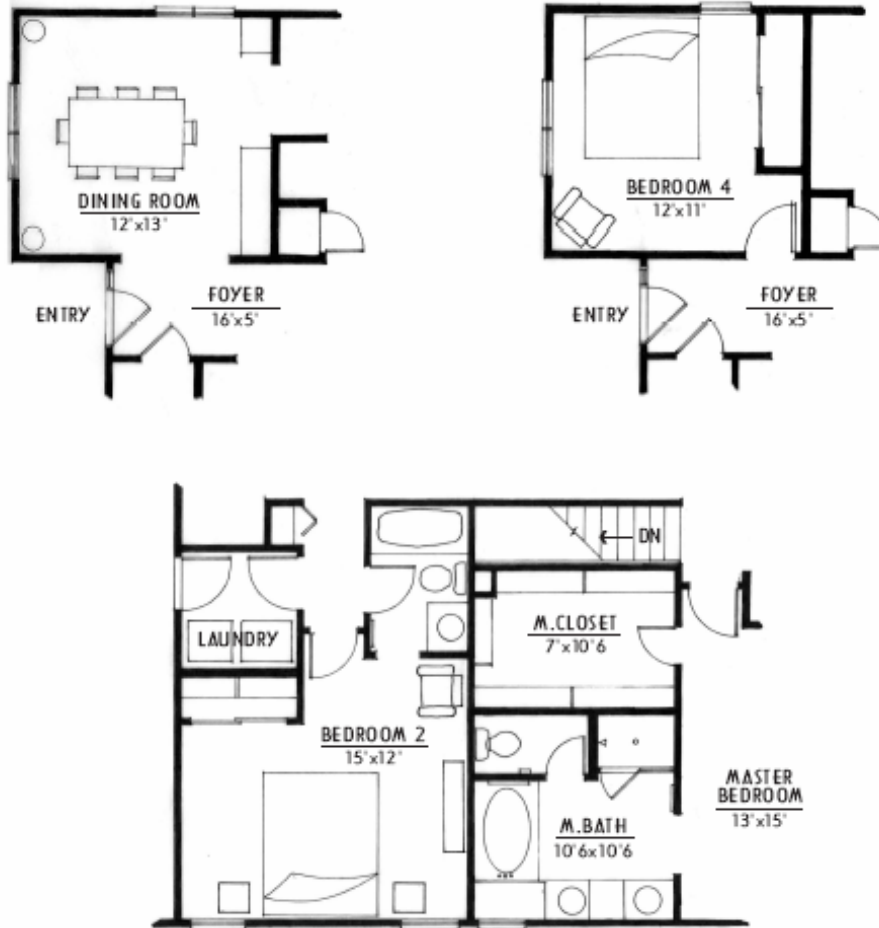

**Spruce Ranch
Options**

1,665 Finished Sq. ft.
Dining Option
Four Bedroom
Two Bedroom

Sugar Creek

To constantly bring you the best product, we reserve the right to make changes to our plans without notice. All Plans, renderings and landscaping are artist's interpretations only and may not reflect the actual finished product. The model shown may include optional features. All sizes, window locations and dimensions are approximate. Drawings are not to scale.

To constantly bring you the best product, we reserve the right to make changes to our plans without notice. All Plans, renderings and landscaping are artist's interpretations only and may not reflect the actual finished product. The model shown may include optional features. All sizes, window locations and dimensions are approximate. Drawings are not to scale.