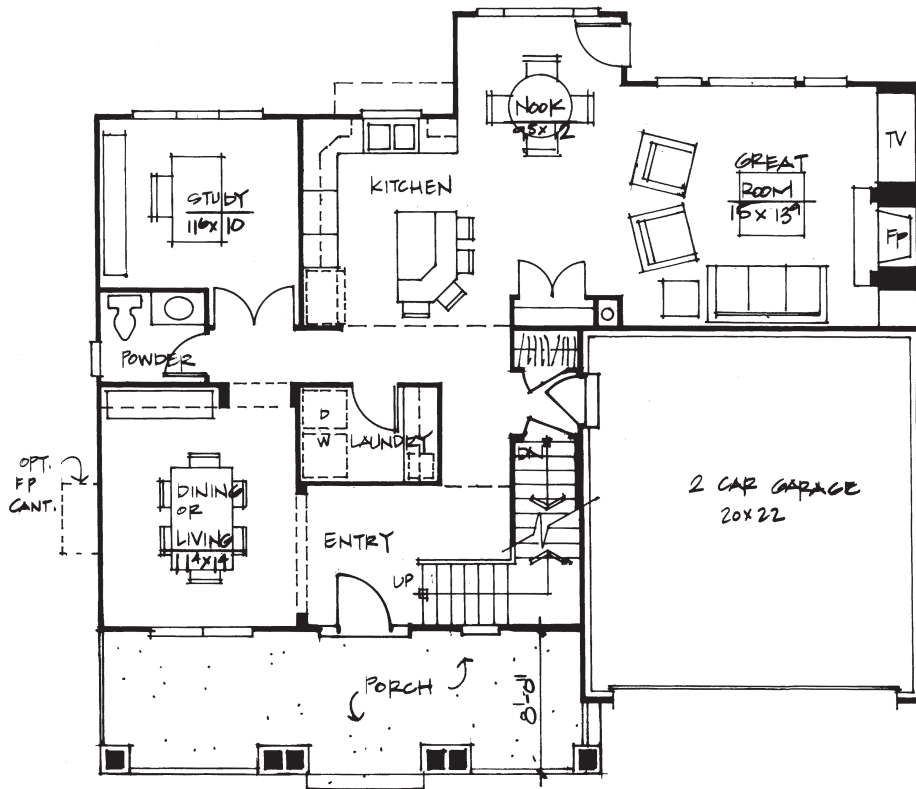

## Sugar Creek

**Savannah** 2,205 Finished sq ft  
 3 bedrooms  
 2 1/2 baths

First floor

Second floor