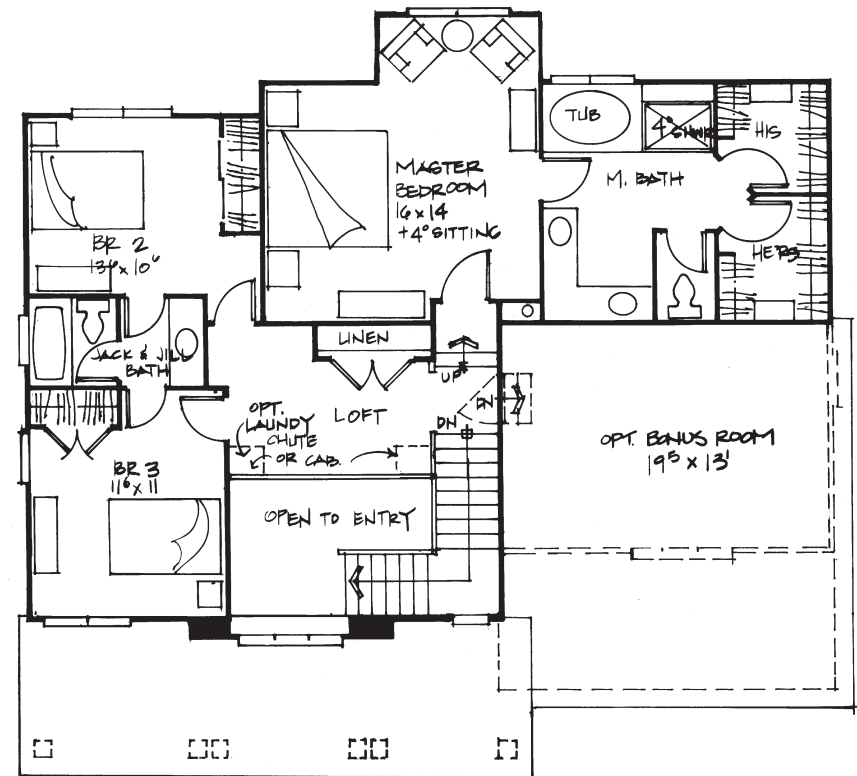

## Sugar Creek

**Savannah** 2,205 Finished sq ft  
 3 bedrooms  
 2 1/2 baths

First floor

Second floor